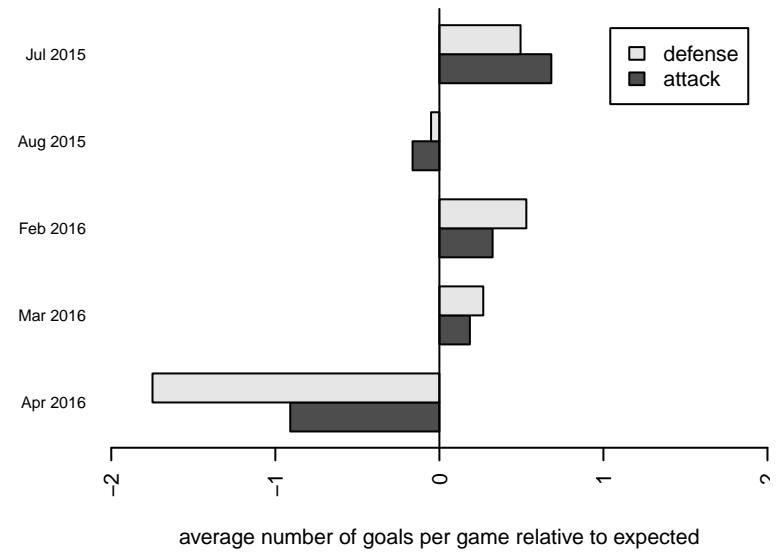

Performance relative to 13 month average