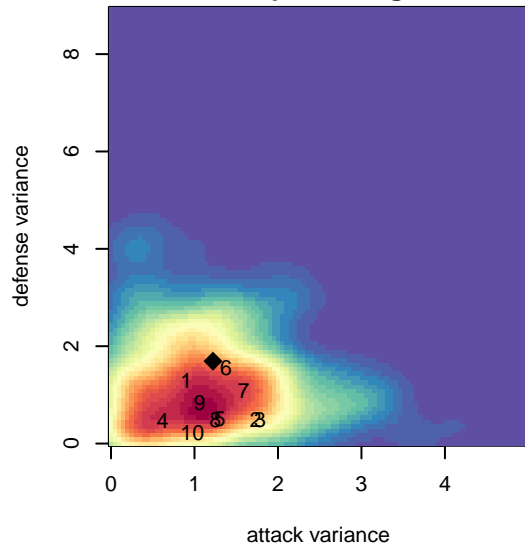

NK Storm G00

North Kitsap SC
 Poulsbo, WA
 G00 total strength=1126
 attack=2.74 defense=3.48
 fall league = PSPL Classic 1 U15

alt names used:
 NK Storm
 NK Storm
 NKFC Storm
 NK Storm 00
 NKSC NK STORM 00 ()

Venues played:
 2015 Seattle United Cup GU15
 2015 KITG GU15 Green
 2015 Mt Hood Challenge U15
 2015 PSPL Classic 1 U15
 2015 WA Cup GU15 Gold/Silver U15

NK Storm G00
 Dots are actual minus expected GF (blue circles) and GA (red triangles).
 Blue line is smoothed change in attack strength. Red is smoothed change in defense strength.

**attack and defense variance (black dot)
relative to other teams
and top 10 in region**

**attack and defense rating
relative to others at age
and all opponents in last 13 months**

Performance relative to 13 month average