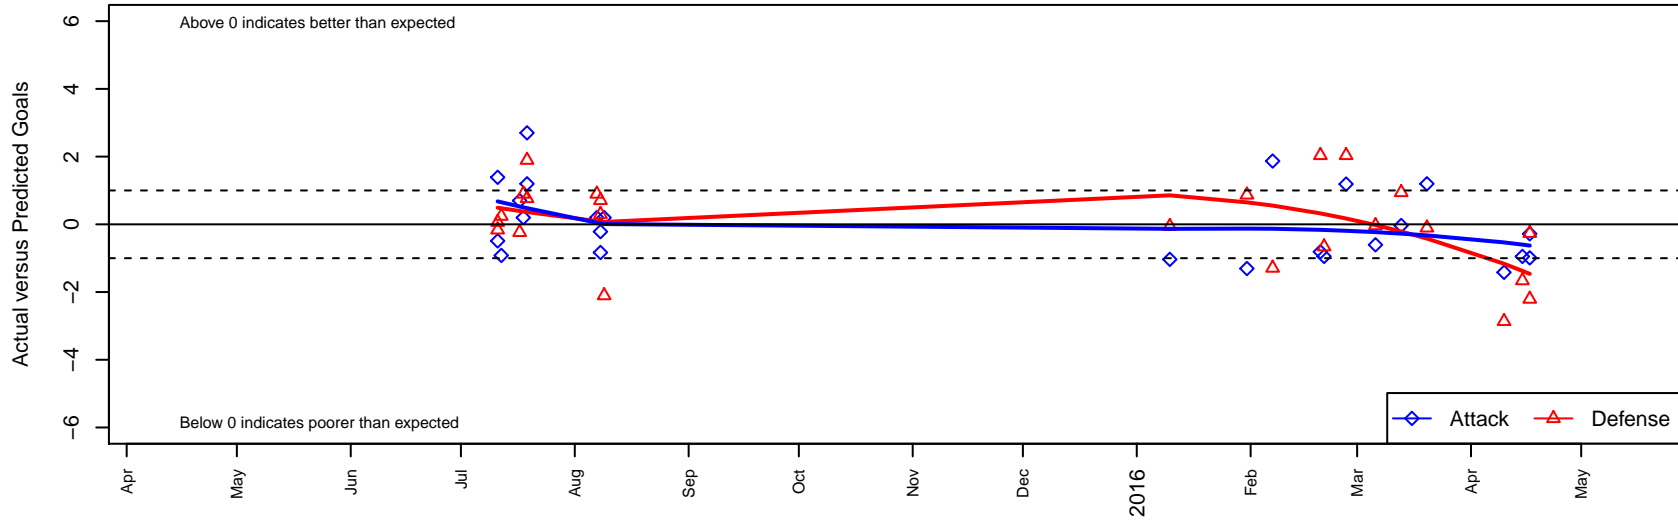

NK Storm G00

North Kitsap SC
 Poulsbo, WA
 G00 total strength=1126
 attack=2.74 defense=3.48
 fall league = PSPL Classic 1 U15

alt names used:
 NK Storm
 NK Storm
 NKFC Storm
 NK Storm 00
 NKSC NK STORM 00 ()

Venues played:
 2015 Seattle United Cup GU15
 2015 KITG GU15 Green
 2015 Mt Hood Challenge U15
 2015 PSPL Classic 1 U15
 2015 WA Cup GU15 Gold/Silver U15

NK Storm G00
 Dots are actual minus expected GF (blue circles) and GA (red triangles).
 Blue line is smoothed change in attack strength. Red is smoothed change in defense strength.

**attack and defense variance (black dot)
relative to other teams
and top 10 in region**

**attack and defense rating
relative to others at age
and all opponents in last 13 months**

Performance relative to 13 month average