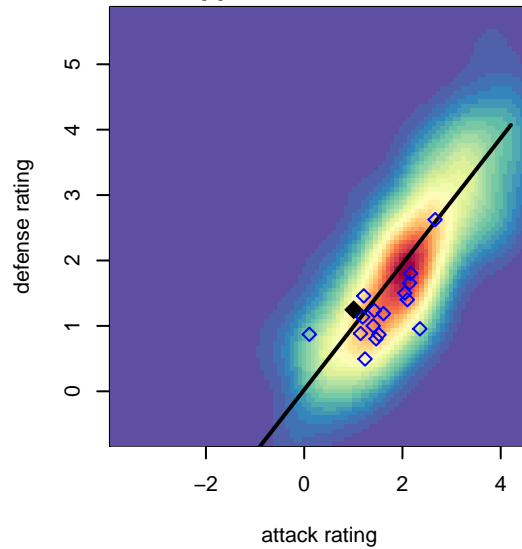

NK Storm G00

North Kitsap SC
 Poulsbo, WA
 G00 total strength=1126
 attack=2.74 defense=3.48
 fall league = PSPL Classic 1 U15

alt names used:
 NK Storm
 NK Storm
 NKFC Storm
 NK Storm 00
 NKSC NK STORM 00 ()

Venues played:
 2015 Seattle United Cup GU15
 2015 KITG GU15 Green
 2015 Mt Hood Challenge U15
 2015 PSPL Classic 1 U15
 2015 WA Cup GU15 Gold/Silver U15

NK Storm G00
 Dots are actual minus expected GF (blue circles) and GA (red triangles).
 Blue line is smoothed change in attack strength. Red is smoothed change in defense strength.

**attack and defense variance (black dot)
relative to other teams
and top 10 in region**

**attack and defense rating
relative to others at age
and all opponents in last 13 months**

Performance relative to 13 month average