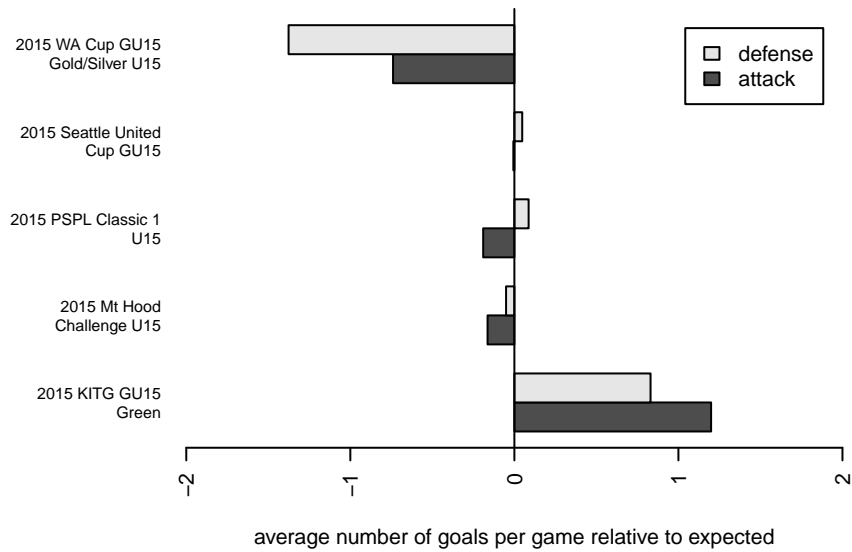

NK Storm G00

North Kitsap SC
 Poulsbo, WA
 G00 total strength=1126
 attack=2.74 defense=3.48
 fall league = PSPL Classic 1 U15

alt names used:
 NK Storm
 NK Storm
 NKFC Storm
 NK Storm 00
 NKSC NK STORM 00 ()

Venues played:
 2015 Seattle United Cup GU15
 2015 KITG GU15 Green
 2015 Mt Hood Challenge U15
 2015 PSPL Classic 1 U15
 2015 WA Cup GU15 Gold/Silver U15

NK Storm G00
 Dots are actual minus expected GF (blue circles) and GA (red triangles).
 Blue line is smoothed change in attack strength. Red is smoothed change in defense strength.

**attack and defense variance (black dot)
relative to other teams
and top 10 in region**

**attack and defense rating
relative to others at age
and all opponents in last 13 months**

Performance relative to 13 month average