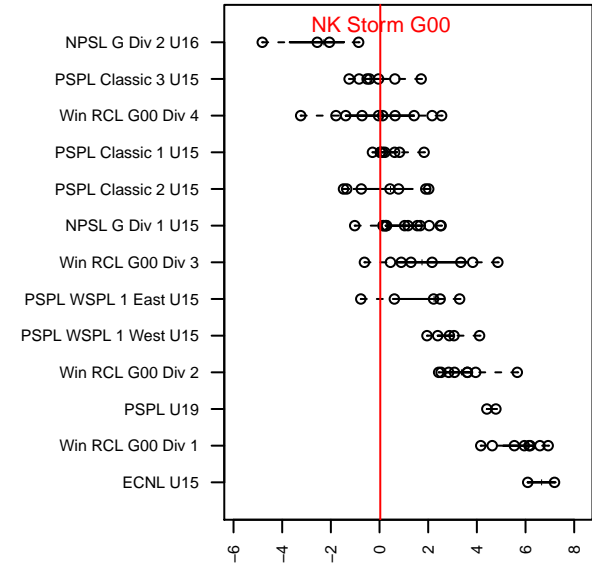

NK Storm G00

North Kitsap SC
 Poulsbo, WA
 G00 total strength=1126
 attack=2.74 defense=3.48
 fall league = PSPL Classic 1 U15

alt names used:
 NK Storm
 NK Storm
 NKFC Storm
 NK Storm 00
 NKSC NK STORM 00 ()

Venues played:
 2015 Seattle United Cup GU15
 2015 KITG GU15 Green
 2015 Mt Hood Challenge U15
 2015 PSPL Classic 1 U15
 2015 WA Cup GU15 Gold/Silver U15

NK Storm G00
 Dots are actual minus expected GF (blue circles) and GA (red triangles).
 Blue line is smoothed change in attack strength. Red is smoothed change in defense strength.

**attack and defense variance (black dot)
relative to other teams
and top 10 in region**

**attack and defense rating
relative to others at age
and all opponents in last 13 months**

Performance relative to 13 month average